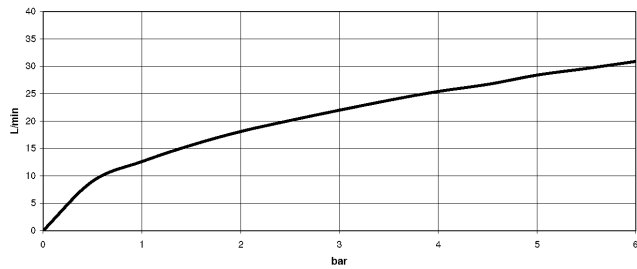

27 502 370

- 225mm projection
- complete hand shower set: normal flow
- spout: circular, air-enriched flow
- complete hand shower set with anti-scale system
- automatic bath/shower diverter
- height of mixer 185 mm
- height up to aerator 140 mm
- hole diameter valve 32 mm
- hole diameter spout 32 mm
- hole diameter for complete hand shower set 32 mm
- rosette for spout Ø 70mm
- rosette for complete hand shower set Ø 60mm
- rosette for deck valve Ø 60mm
- metal shower hose 1750mm with integrated anti-twist protection
- max. spout flow rate 23 l/min
- max. flow for complete hand shower set 6.8 l/min

**Recommended miscellaneous**

**Perfecto installation kit -**

12 614 970 90

27 502 370

mm [inches]  
1:10

### Flow rate chart