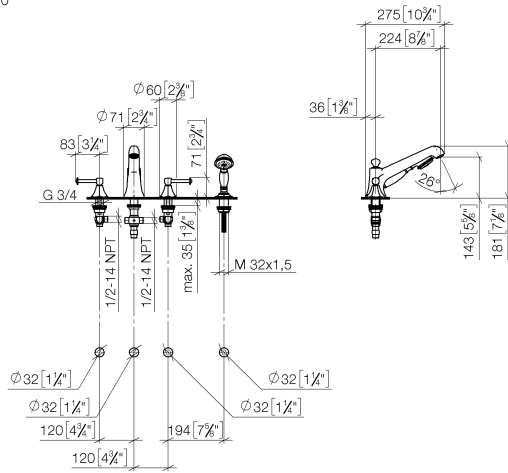

27 502 370

- 225mm projection
- complete hand shower set: normal flow
- spout: circular, air-enriched flow
- complete hand shower set with anti-scale system
- automatic bath/shower diverter
- height of mixer 185 mm
- height up to aerator 140 mm
- hole diameter valve 32 mm
- hole diameter spout 32 mm
- hole diameter for complete hand shower set 32 mm
- rosette for spout Ø 70mm
- rosette for complete hand shower set Ø 60mm
- rosette for deck valve Ø 60mm
- metal shower hose 1750mm with integrated anti-twist protection
- max. spout flow rate 23 l/min
- max. flow for complete hand shower set 6.8 l/min

**Recommended miscellaneous**

**Perfecto installation kit -**

12 614 970 90

27 502 370

mm [inches]  
1:10

### Flow rate chart

### Spare parts list

No.	Item Number	Name	Quantity used	Delivery time
1	20 000 370-00	side panel	1	60
2	13 502 380-00	spout	1	60
3	12 502 970 90	High pressure hose 1/2" x 1/2" x 400 mm -	2	2
4	20 000 371-00	side panel	1	60
5	27 703 370-00	shower set	1	60